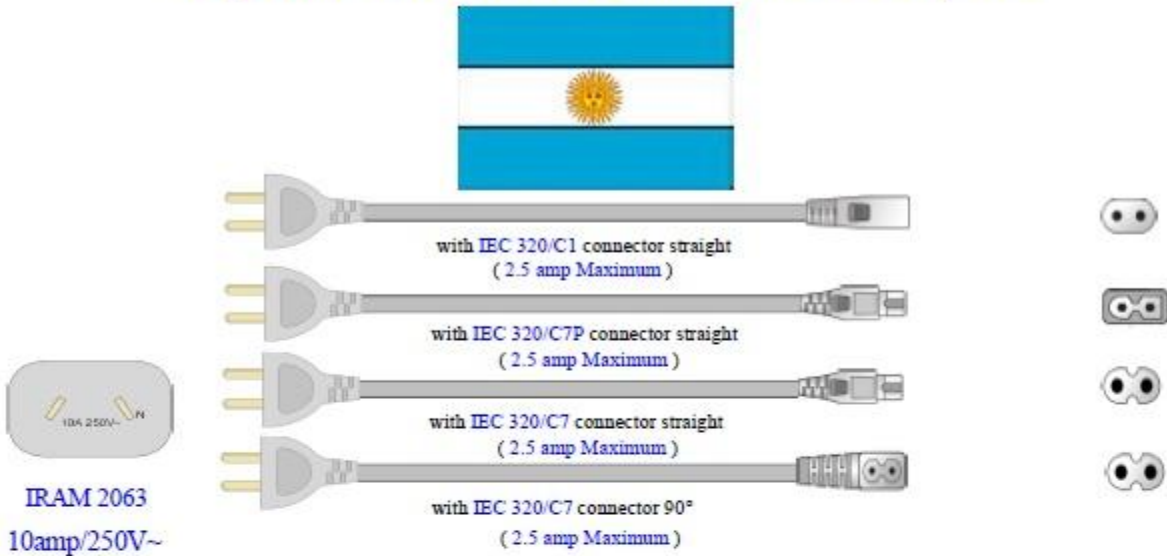

Argentina Power Cord 2 conductor 2.5 Amp Max

Argentina Power Cord 2 conductor 10Amp Max

Argentina 3 Conductor Power Cord, 10 Amp 250V~

IRAM 2073
10 amp/250V~

Also available as
90° Angle Plug

Outer Jacket removed and Stripped

with IEC 320/C5 connector straight

with IEC 320/C5 connector 90° right

with IEC 320/C5 connector 90° left

with IEC 320/C13 connector straight

with IEC 320/C13 connector 90° right

with IEC 320/C13 connector 90° left

with IEC 320/C13 connector 90° down angle

with IEC 320/C15 connector straight

with IEC 320/C15 connector 90° right

with IEC 320/C15 connector 90° left

with IEC 320/C15 connector 90° down ang

Also available with
Locking Connector