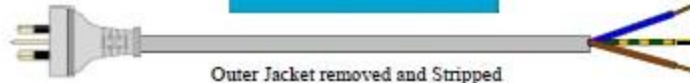

Argentina Power Cord 2 conductor 2.5 Amp Max

Argentina Power Cord 2 conductor 10Amp Max

Argentina 3 Conductor Power Cord, 10 Amp 250V~

IRAM 2073
10 amp/250V~

Also available as
90° Angle Plug

Outer Jacket removed and Stripped

with IEC 320/C5 connector straight

with IEC 320/C5 connector 90° right

with IEC 320/C5 connector 90° left

with IEC 320/C13 connector straight

with IEC 320/C13 connector 90° right

with IEC 320/C13 connector 90° left

with IEC 320/C13 connector 90° down angle

with IEC 320/C15 connector straight

with IEC 320/C15 connector 90° right

with IEC 320/C15 connector 90° left

with IEC 320/C15 connector 90° down ang

Also available with
Locking Connector