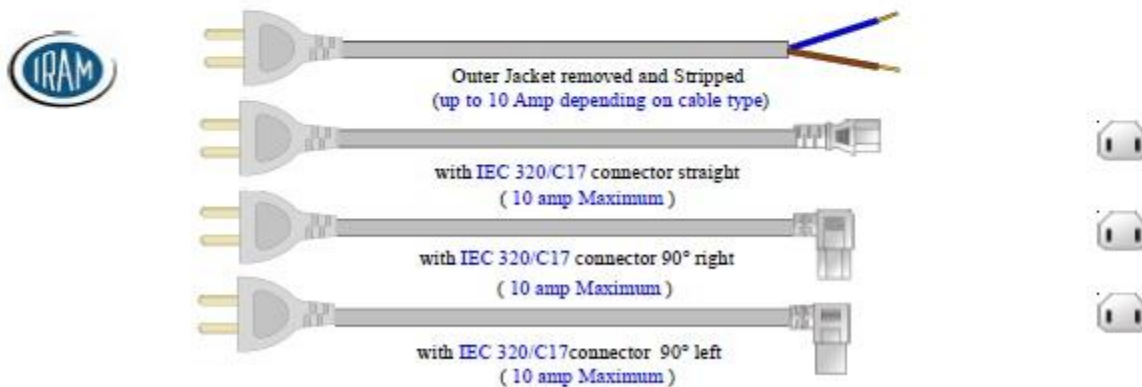

Argentina Power Cord 2 conductor 2.5 Amp Max

Argentina Power Cord 2 conductor 10Amp Max

Argentina 3 Conductor Power Cord, 10 Amp 250V~

IRAM 2073
10 amp/250V~

Also available as
90° Angle Plug

Outer Jacket removed and Stripped

with IEC 320/C5 connector straight

with IEC 320/C5 connector 90° right

with IEC 320/C5 connector 90° left

with IEC 320/C13 connector straight

with IEC 320/C13 connector 90° right

with IEC 320/C13 connector 90° left

with IEC 320/C13 connector 90° down angle

with IEC 320/C15 connector straight

with IEC 320/C15 connector 90° right

with IEC 320/C15 connector 90° left

with IEC 320/C15 connector 90° down ang

Also available with
Locking Connector