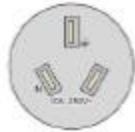

Argentina Power Cord 2 conductor 2.5 Amp Max

Argentina Power Cord 2 conductor 10Amp Max

Argentina 3 Conductor Power Cord, 10 Amp 250V~

IRAM 2073
10 amp/250V~

Also available as
90° Angle Plug

Outer Jacket removed and Stripped

with IEC 320/C5 connector straight

with IEC 320/C5 connector 90° right

with IEC 320/C5 connector 90° left

with IEC 320/C13 connector straight

with IEC 320/C13 connector 90° right

with IEC 320/C13 connector 90° left

with IEC 320/C13 connector 90° down angle

with IEC 320/C15 connector straight

with IEC 320/C15 connector 90° right

with IEC 320/C15 connector 90° left

with IEC 320/C15 connector 90° down ang

Also available with
Locking Connector